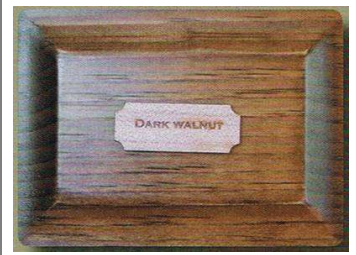

STAINS

Dark Roast

Chocolate Cherry

Mission

Dark Walnut

Sierra Brown

Cinnamon

Cherry

Provincial

Honey

L-17

Hickory

Puritan Pine

L-46

Salem

Black Stain